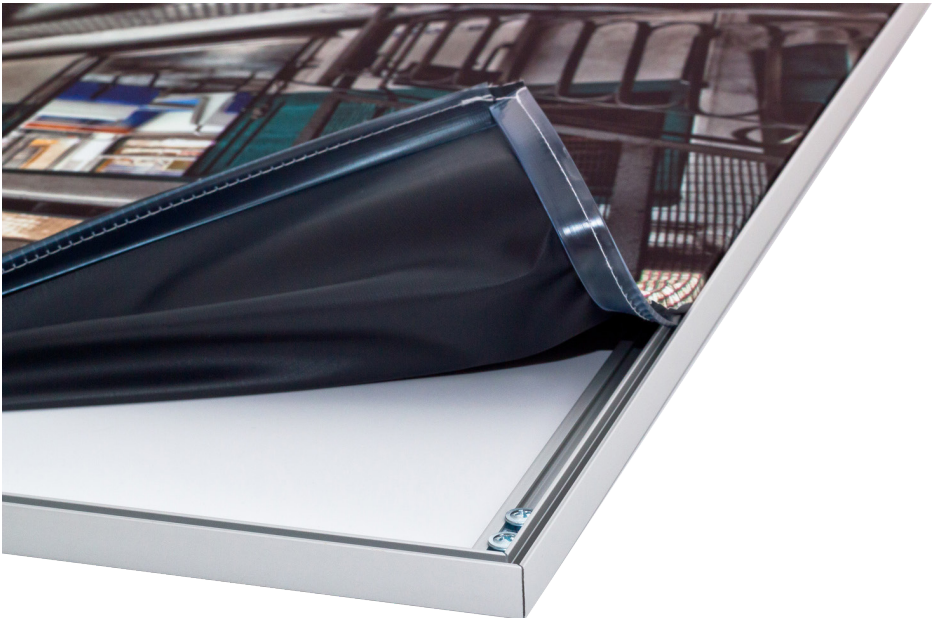

 **Keder selbstklebend ♦ Keder lip adhesive / 6015**

Komposition Composition	100% PPE / Klebstoff 100% PPE / Glue
Abmessung Dimension	14x3mm / 12x3mm 14x3mm / 12x3mm
Menge / VE Quantity / unit	50m Rollen im Flachkarton 50m roll in flat carton
Farbe Color	01 transparent 01 transparent
Anwendung Use	Leuchtkästen, Fronlit/Backlit Frame-Systems, Display-Rahmensysteme. Light boxes, Fronlit / Backlit frame systems, Display frame systems. Storage and handling temp. shall between 10 – 35°C, room temperature is recommended.